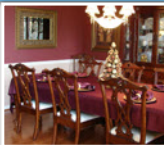

NEW LISTING

13095 ZEKIAH DRIVE WALDORF, MD 20601

VISIT WWW.MARIASTRONG.NET FOR ADDITIONAL PHOTOS.

- Custom entry door with transom & brass inlays
- Insulated garage doors with custom glass
- Foyer chandelier light lift key operated
- Down draft kitchen exhaust (operated by depressing upper right button on stove top)
- HVAC unit programmable thermostats with remote controls
- Remote controls can be used to maintain the desired temperature
- Insulated garage doors with custom glass
- Jacuzzi Tub with jets & inline heater
- 12 x 12 outdoor gazebo with fan & lighting
- Flagstone walkway & stoop
- Walk-in pantry